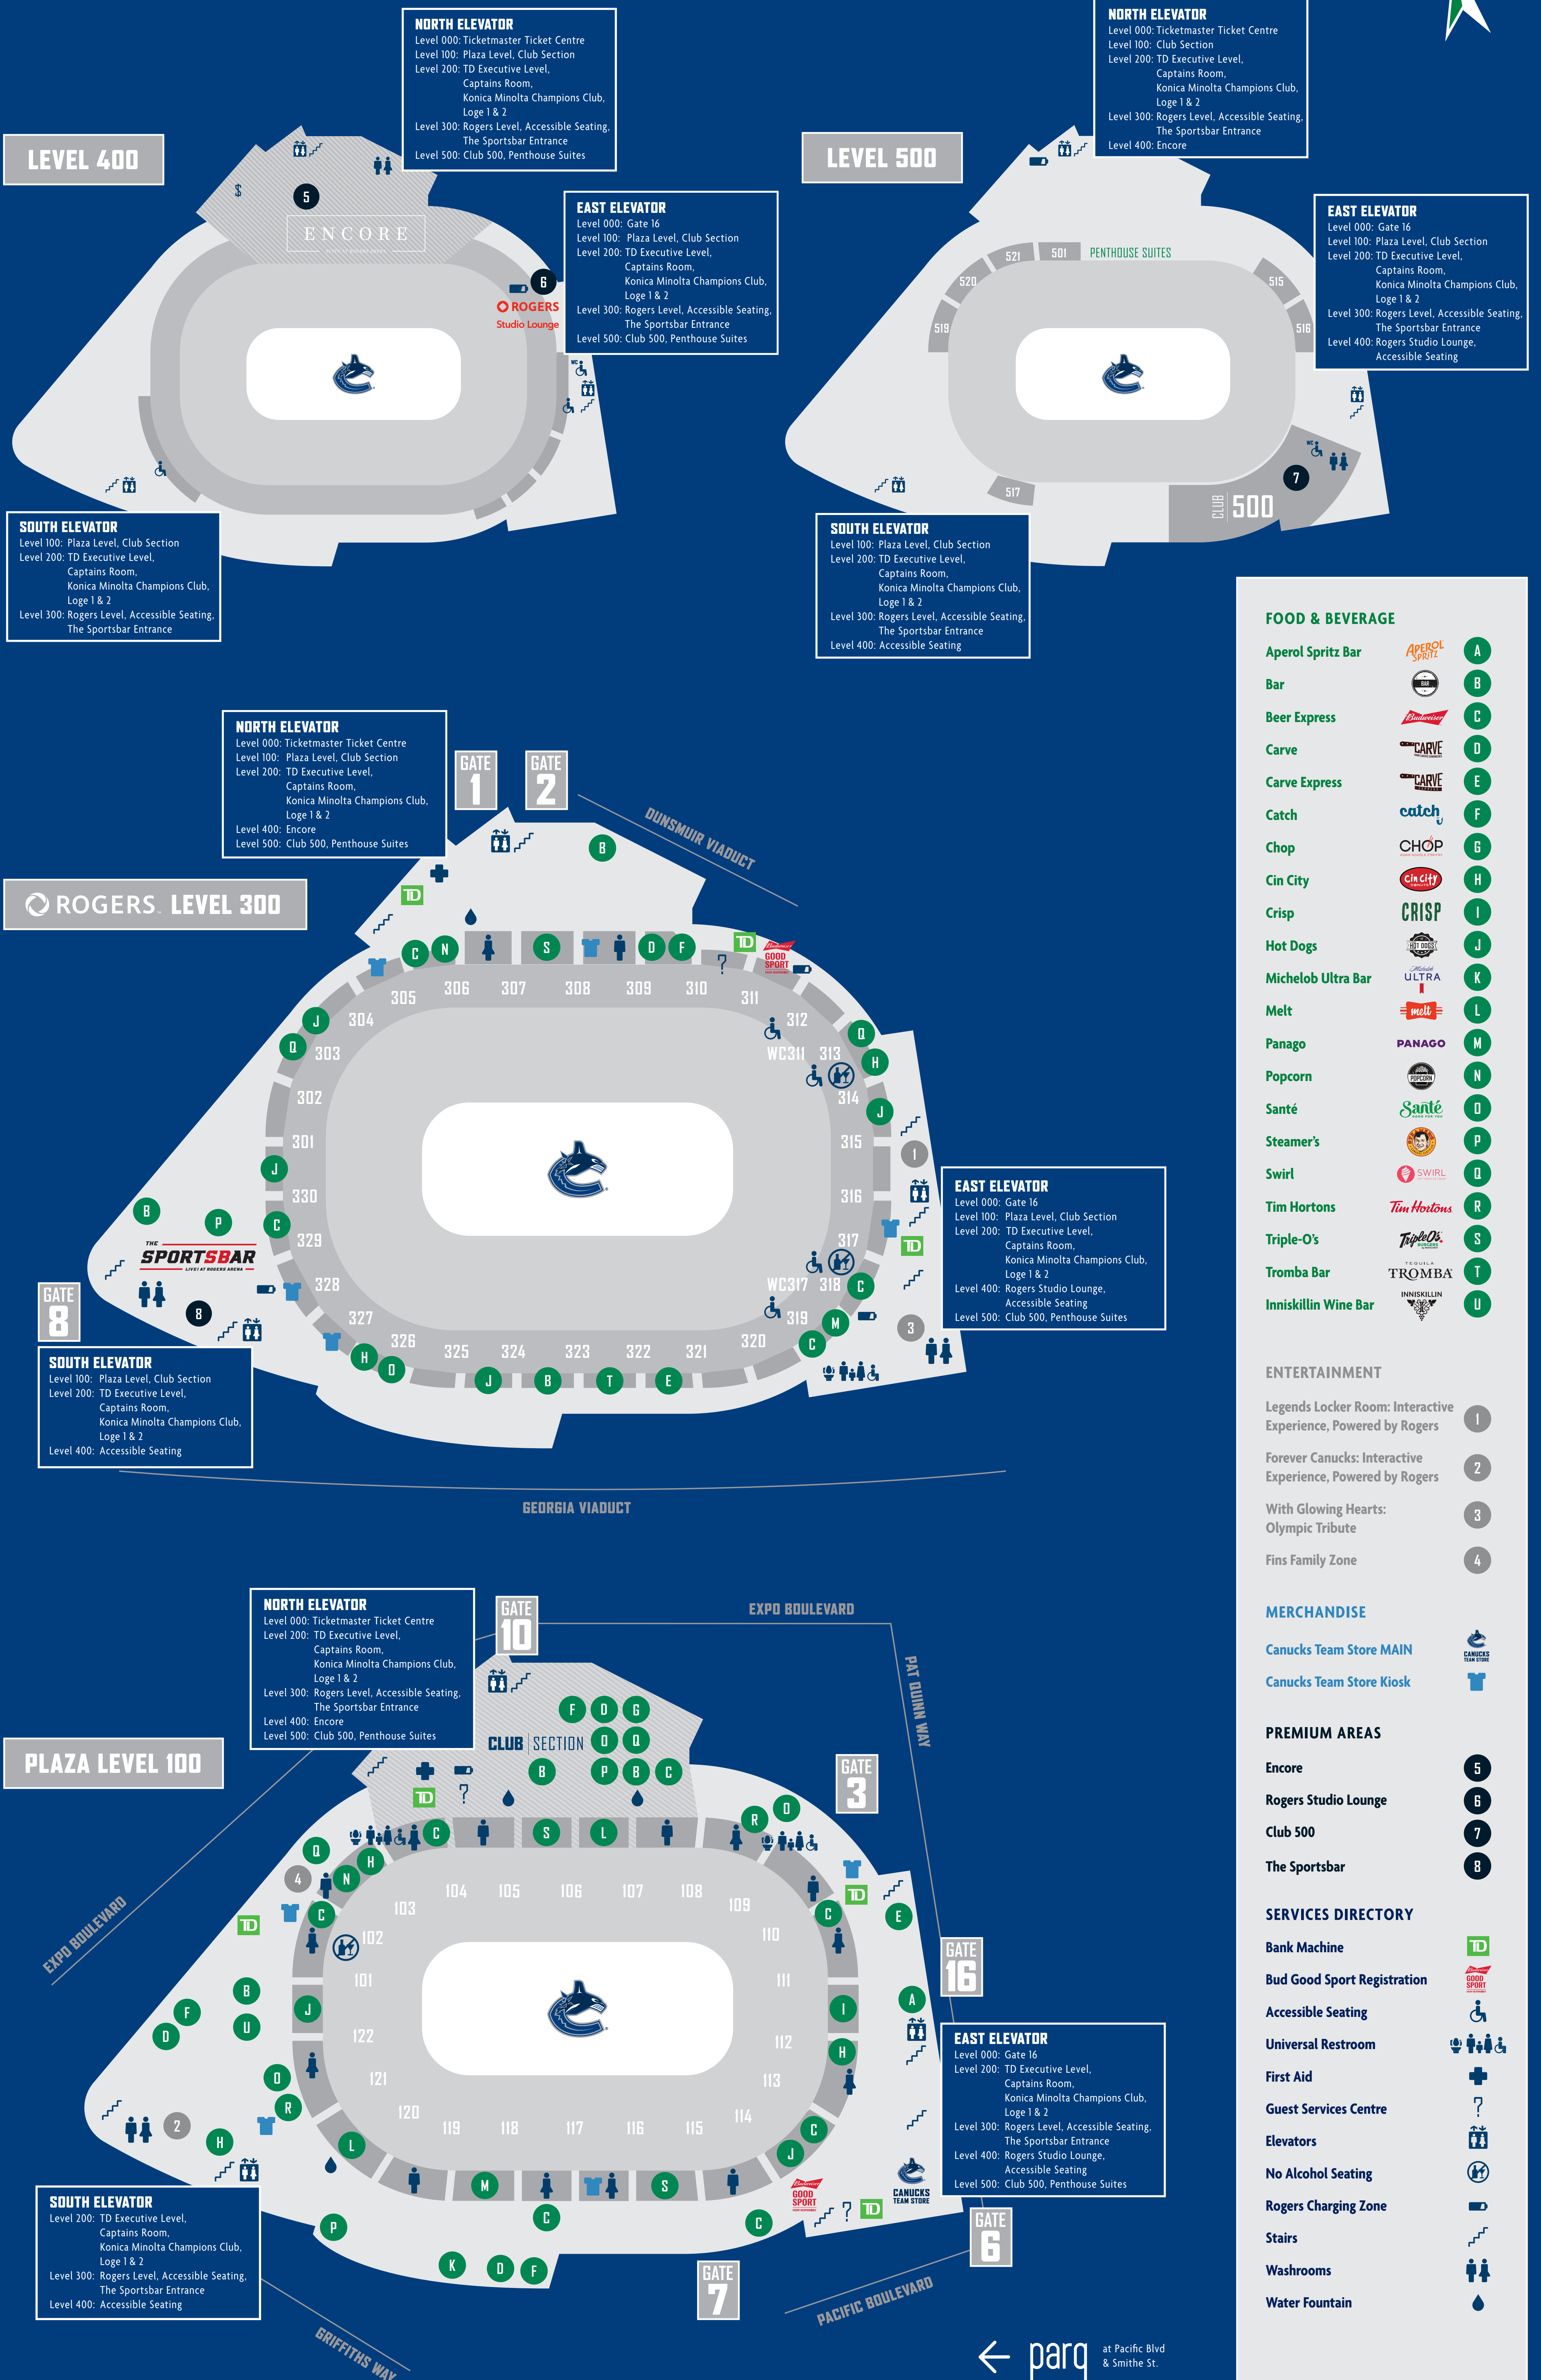

WELCOME TO ROGERS ARENA

FOOD & BEVERAGE

- Aperol Spritz Bar A
- Bar B
- Beer Express C
- Carve D
- Carve Express E
- Catch F
- Chop G
- Cin City H
- Crisp I
- Hot Dogs J
- Michelob Ultra Bar K
- Melt L
- Panago M
- Popcorn N
- Santé O
- Steamer's P
- Swirl Q
- Tim Hortons R
- Triple-O's S
- Tromba Bar T
- Inniskillin Wine Bar U

ENTERTAINMENT

- Legends Locker Room: Interactive Experience, Powered by Rogers 1
- Forever Canucks: Interactive Experience, Powered by Rogers 2
- With Glowing Hearts: Olympic Tribute 3
- Fins Family Zone 4

MERCHANDISE

- Canucks Team Store MAIN
- Canucks Team Store Kiosk

PREMIUM AREAS

- Encore 5
- Rogers Studio Lounge 6
- Club 500 7
- The Sportsbar 8

SERVICES DIRECTORY

- Bank Machine
- Bud Good Sport Registration
- Accessible Seating
- Universal Restroom
- First Aid
- Guest Services Centre
- Elevators
- No Alcohol Seating
- Rogers Charging Zone
- Stairs
- Washrooms
- Water Fountain