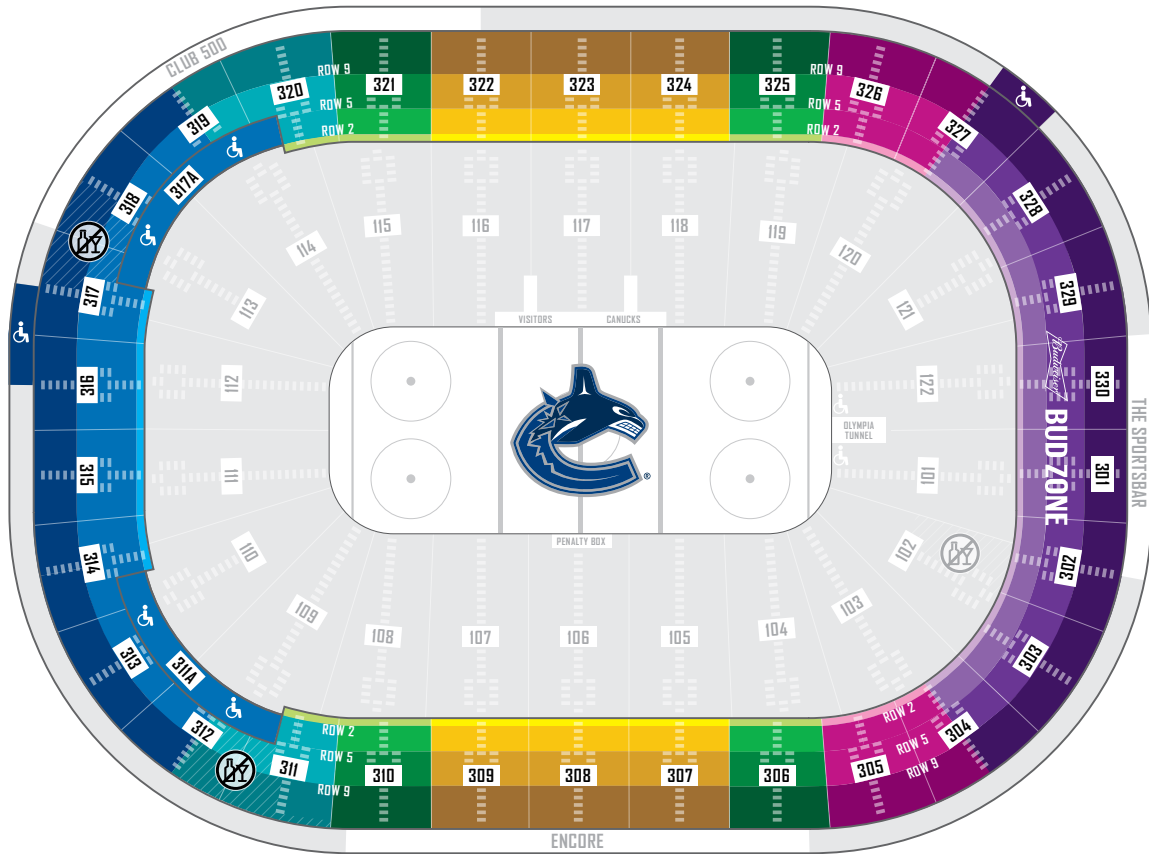

2024.25 SEASON TICKET MEMBERSHIP - NEW

LOWER BOWL

LOWER BOWL	PACKAGE PRICE	PRICE PER GAME AVG
■ CLUB Row 1		
■ CLUB Centre		
■ CLUB Perimeter		
■ LB1 Row 1		
■ LB1 Centre		
■ LB1 Perimeter		
■ LB2 Offensive Perimeter		
■ LB2 Offensive Row 1		
■ LB2 Offensive Low Ends / High Corners		
■ LB2 Offensive High Ends / Low Corners		
■ LB2 Offensive High Endzone		

LOWER BOWL	PACKAGE PRICE	PRICE PER GAME AVG
■ LB2 Defensive Perimeter		
■ LB2 Defensive Row 1		
■ LB2 Defensive WC100		
■ LB2 Defensive Low Ends / High Corners		
■ LB2 Defensive High Ends / Low Corners		
■ LB2 Defensive High Endzone		
■ LB2 Defensive No Alcohol		
PREMIUM	PACKAGE PRICE	PRICE PER GAME AVG
■ CLUB 500		
■ THE SPORTSBAR (Row 1-2)	\$7,192.50	\$167.27
■ THE SPORTSBAR (Row 3)	\$10,342.50	\$240.52

Prices include GST. For price categories not shown on the grid, please see your account statement.

2024.25 SEASON TICKET MEMBERSHIP - NEW

UPPER BOWL

UPPER BOWL	PACKAGE PRICE	PRICE PER GAME AVG	UPPER BOWL	PACKAGE PRICE	PRICE PER GAME AVG
UB Centre Row 1			UB Defensive Corner Row 1		
UB Centre Band 2			UB Defensive Corner Band 2		
UB Centre Band 3			UB Defensive Corner Band 3		
UB Centre Band 4			UB Defensive Endzone Row 1		
UB Centre End Row 1			UB Defensive Endzone Band 2		
UB Centre End Band 2			UB Defensive Endzone Band 3		
UB Centre End Band 3			UB Defensive Endzone Band 4/WC400S		
UB Centre End Band 4					
UB Offensive Corner Band 2					
UB Offensive Corner Band 3					
UB Offensive Endzone Row 1					
UB Offensive Endzone Band 2 / WC300					
UB Offensive Endzone Band 3 / WC400E					