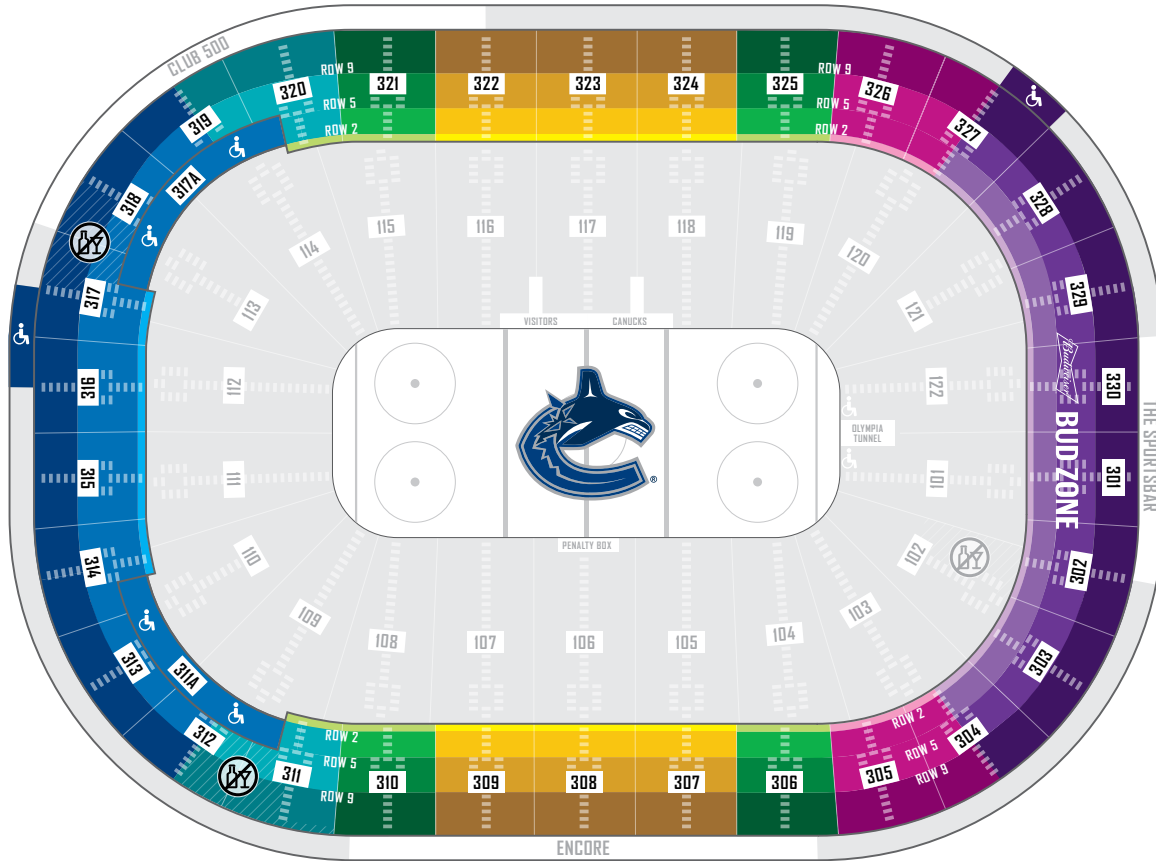

2024.25 HALF SEASON TICKET MEMBERSHIP - NEW

LOWER BOWL

LOWER BOWL		22A	21B
■	LB1 Perimeter		
■	LB2 Offensive Perimeter		
■	LB2 Offensive Low Ends / High Corners		
■	LB2 Offensive High Ends / Low Corners		
■	LB2 Offensive High Endzone		
■	LB2 Defensive Perimeter		
■	LB2 Defensive WC100		
■	LB2 Defensive Low Ends / High Corners		
■	LB2 Defensive High Ends / Low Corners		
■	LB2 Defensive High Endzone		
■	LB2 Defensive No Alcohol		
PREMIUM		22A	21B
■	CLUB 500		
■	THE SPORTSBAR Rows 1-2		

Prices include GST. For price categories not shown on the grid, please see your account statement.

2024.25 HALF SEASON TICKET MEMBERSHIP - NEW

UPPER BOWL

UPPER BOWL	22A	21B
■ UB Centre Row 1		
■ UB Centre Rows 2-4		
■ UB Centre Rows 5-8		
■ UB Centre Rows 9-15		
■ UB Centre End Row 1		
■ UB Centre End Rows 2-4		
■ UB Centre End Rows 5-8		
■ UB Centre End Rows 9-15		
■ UB Offensive Corner Rows 2-8		
■ UB Offensive Corner Rows 9-15		
■ UB Offensive Endzone Row 1		
■ UB Offensive Endzone Rows 2-8 / WC300		
■ UB Offensive Endzone Rows 9-15 / WC400E		