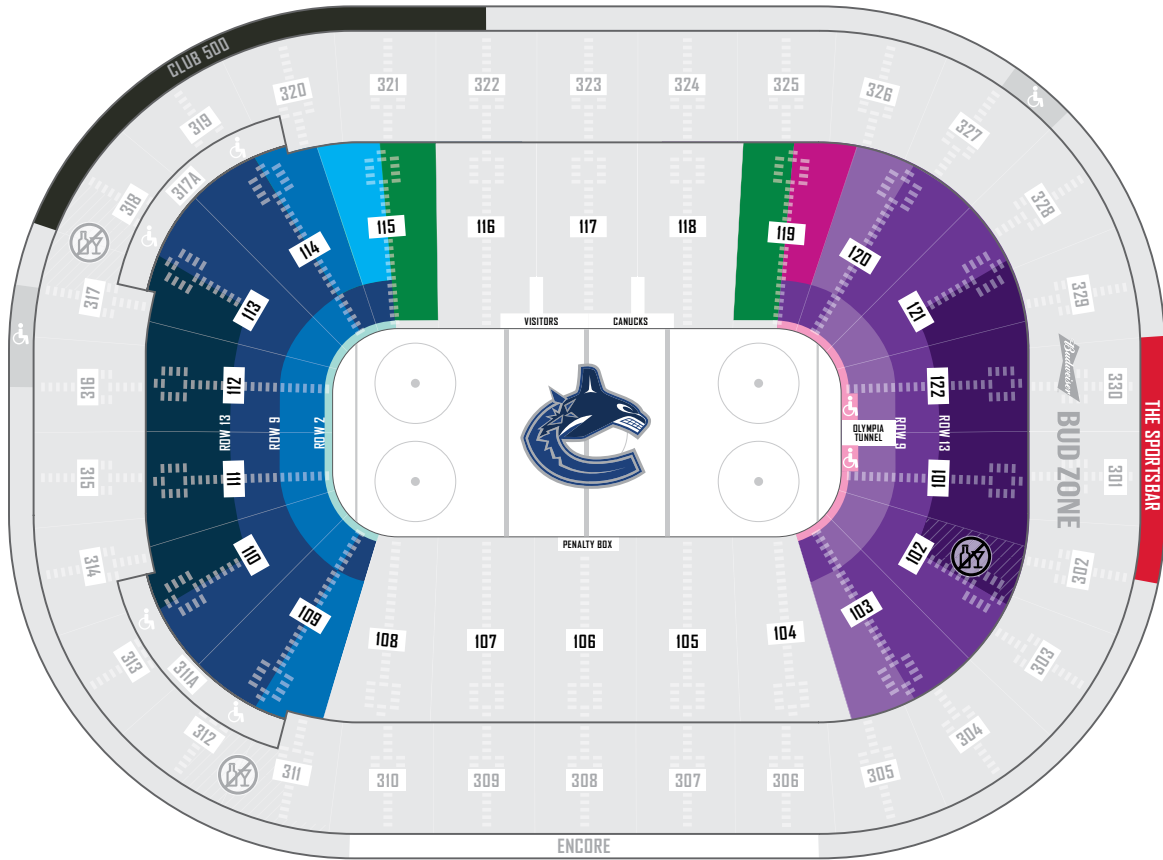

2024.25 HALF SEASON TICKET MEMBERSHIP - NEW

LOWER BOWL

LOWER BOWL		22A	21B
■	LB1 Perimeter		
■	LB2 Offensive Perimeter		
■	LB2 Offensive Low Ends / High Corners		
■	LB2 Offensive High Ends / Low Corners		
■	LB2 Offensive High Endzone		
■	LB2 Defensive Perimeter		
■	LB2 Defensive WC100		
■	LB2 Defensive Low Ends / High Corners		
■	LB2 Defensive High Ends / Low Corners		
■	LB2 Defensive High Endzone		
■	LB2 Defensive No Alcohol		
PREMIUM		22A	21B
■	CLUB 500		
■	THE SPORTSBAR Rows 1-2		

Prices include GST. For price categories not shown on the grid, please see your account statement.

2024.25 HALF SEASON TICKET MEMBERSHIP - NEW

UPPER BOWL

UPPER BOWL	22A	21B
■ UB Centre Row 1		
■ UB Centre Rows 2-4		
■ UB Centre Rows 5-8		
■ UB Centre Rows 9-15		
■ UB Centre End Row 1		
■ UB Centre End Rows 2-4		
■ UB Centre End Rows 5-8		
■ UB Centre End Rows 9-15		
■ UB Offensive Corner Rows 2-8		
■ UB Offensive Corner Rows 9-15		
■ UB Offensive Endzone Row 1		
■ UB Offensive Endzone Rows 2-8 / WC300		
■ UB Offensive Endzone Rows 9-15 / WC400E		