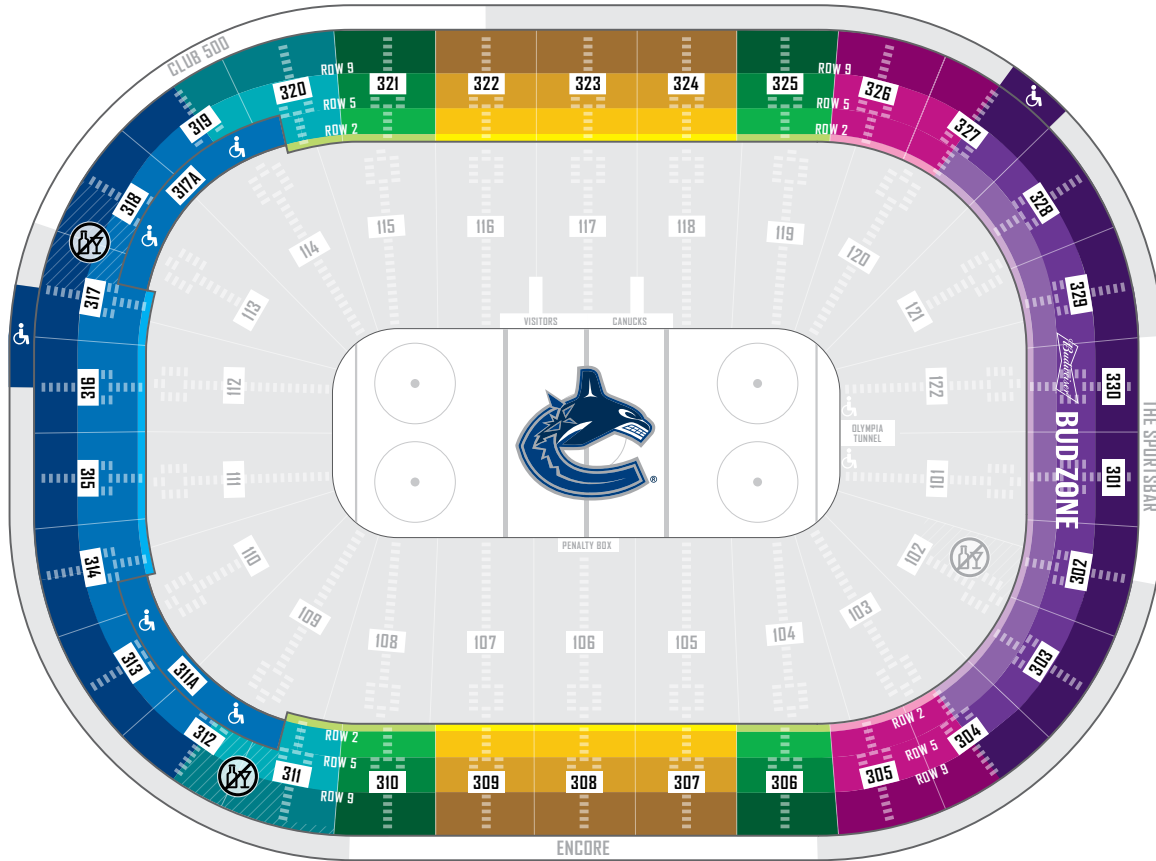

2024.25 QUARTER SEASON TICKET MEMBERSHIP - NEW

LOWER BOWL

LOWER BOWL QUARTER SEASON PACKAGES

- LB1 Perimeter
- LB2 Offensive Perimeter
- LB2 Offensive Low Ends / High Corners
- LB2 Offensive High Ends / Low Corners
- LB2 Offensive High Endzone

LOWER BOWL QUARTER SEASON PACKAGES

- LB2 Defensive Perimeter
- LB2 Defensive WCI00
- LB2 Defensive Low Ends / High Corners
- LB2 Defensive High Ends / Low Corners
- LB2 Defensive High Endzone
- LB2 Defensive No Alcohol

PREMIUM QUARTER SEASON PACKAGES

- CLUB 500

Prices include GST. For price categories not shown on the grid, please see your account statement.

2024.25 QUARTER SEASON TICKET MEMBERSHIP - NEW

UPPER BOWL

UPPER BOWL	QUARTER SEASON PACKAGES
■	UB Centre Row 1
■	UB Centre Rows 2-4
■	UB Centre Rows 5-8
■	UB Centre Rows 9-15
■	UB Centre End Row 1
■	UB Centre End Rows 2-4
■	UB Centre End Rows 5-8
■	UB Centre End Rows 9-15
■	UB Offensive Corner Rows 2-8
■	UB Offensive Corner Rows 9-15
■	UB Offensive Endzone Row 1
■	UB Offensive Endzone Rows 2-8 / WC300
■	UB Offensive Endzone Rows 9-15 / WC400E