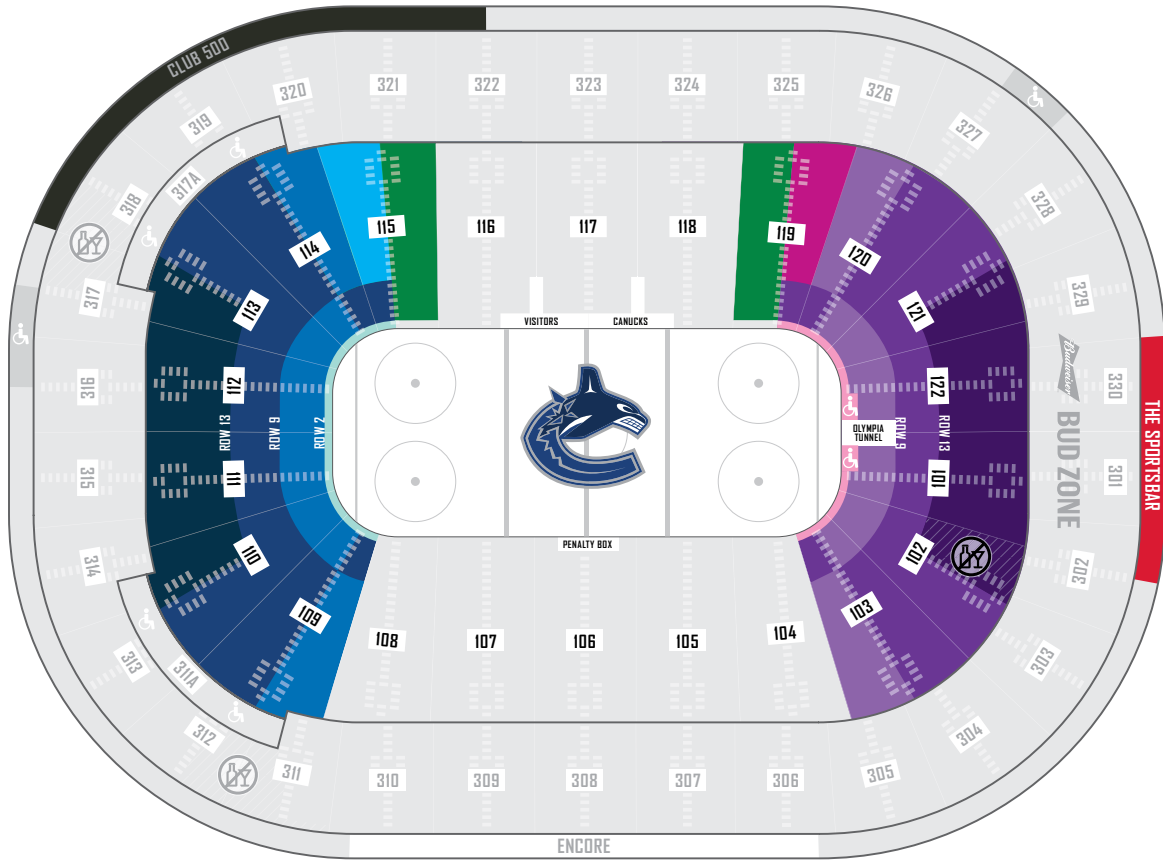

2024.25 QUARTER SEASON TICKET MEMBERSHIP - NEW

LOWER BOWL

LOWER BOWL QUARTER SEASON PACKAGES

- LB1 Perimeter
- LB2 Offensive Perimeter
- LB2 Offensive Low Ends / High Corners
- LB2 Offensive High Ends / Low Corners
- LB2 Offensive High Endzone

LOWER BOWL QUARTER SEASON PACKAGES

- LB2 Defensive Perimeter
- LB2 Defensive WCI00
- LB2 Defensive Low Ends / High Corners
- LB2 Defensive High Ends / Low Corners
- LB2 Defensive High Endzone
- LB2 Defensive No Alcohol

PREMIUM QUARTER SEASON PACKAGES

- CLUB 500

Prices include GST. For price categories not shown on the grid, please see your account statement.

2024.25 QUARTER SEASON TICKET MEMBERSHIP - NEW

UPPER BOWL

UPPER BOWL	QUARTER SEASON PACKAGES
■	UB Centre Row 1
■	UB Centre Rows 2-4
■	UB Centre Rows 5-8
■	UB Centre Rows 9-15
■	UB Centre End Row 1
■	UB Centre End Rows 2-4
■	UB Centre End Rows 5-8
■	UB Centre End Rows 9-15
■	UB Offensive Corner Rows 2-8
■	UB Offensive Corner Rows 9-15
■	UB Offensive Endzone Row 1
■	UB Offensive Endzone Rows 2-8 / WC300
■	UB Offensive Endzone Rows 9-15 / WC400E